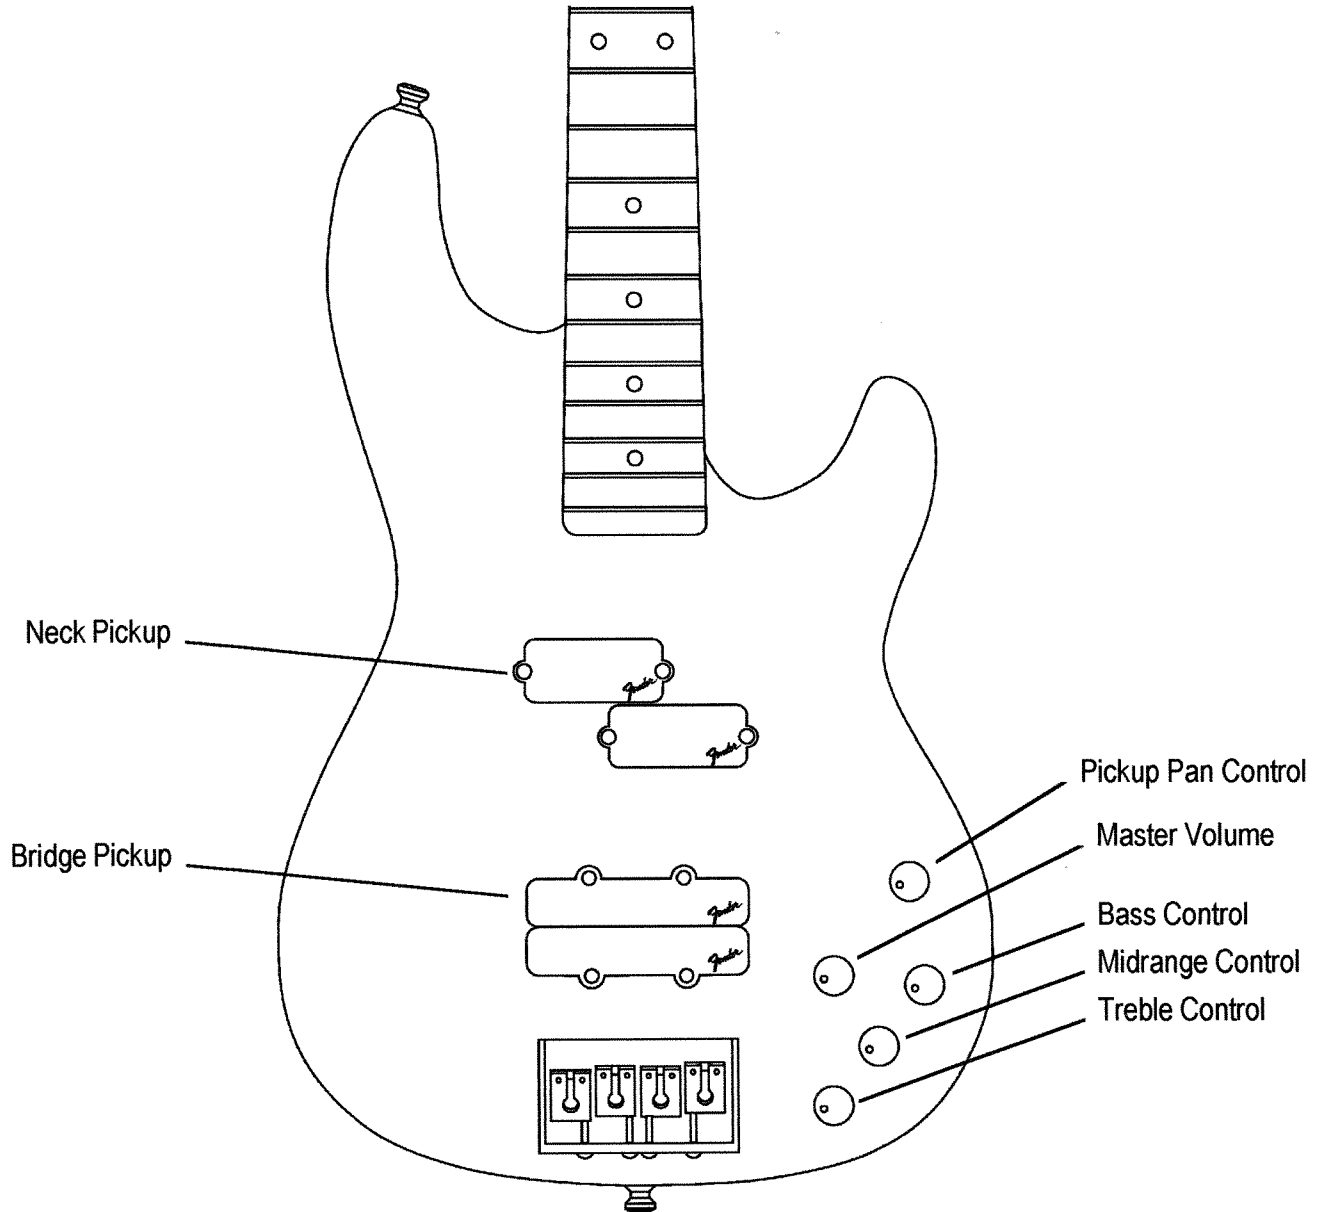

# PRECISION BASS "LYTE" DELUXE

**Pickup Switching / Active EQ Diagram**

Pickup Pan Control	Resulting Combination
Position 1(Clockwise)	Neck Pickup
Position 2(Center)	Neck Pickup/ Bridge Pickup
Position 3(Counter-clockwise)	Bridge Pickup
Active EQ Controls	Resulting Effect
Bass Control(Clockwise)	Boost
Bass Control(Counter-clockwise)	Cut
Midrange Control(Clockwise)	Boost
Midrange Control(Counter-clockwise)	Cut
Treble Control(Clockwise)	Boost
Treble Control(Counter-clockwise)	Cut

259800 P-BASS LYTE DELUXE

P/N	DESCRIPTION	FOB #
028381	TUNING KEY(SET OF 4) GOLD BTK-S/L	¥2,800
028382	TUNING KEY (INDIVIDUAL) GOLD	¥434
028384	SCREW, TUNING KEY MTG, GOLD	¥5
028386	STRUNG GUIDE, GOLD	¥40
028387	SCREW, STRING GUIDE MTG OH SM 3x10	¥5
284820	BONE NUT, CARBON GRAPHITE	¥25
028388	SCREW, NECK MTG GOLD	¥15
028389	NECK MTG PALTE, GOLD	¥85
028370	STRAP BUTTON, GOLD	¥31
028372	SCREW, STRAP BUTTON, GOLD OH SM 3,5x25	¥8
028374	PICKUP, RHYTHM W/BLACK COVER W/FND LOGO PB	¥1,320
*035723	PICKUP HUMBUCKING(DOUBLE J) LEAD W/COVER FENDER LOGO	T.B.A.
*035724	PICUP COVER(WITH FENDER LOGO)FOR DOUBLE J W/O POLE PIECE	T.B.A.
284854	SCREW, PICKUP MTG WS2.4x30 BLACK	¥3
028378	BACK PLATE FOR P-BASS LYTE	¥149
284843	SCREW BACK PLATE MTG OH SM 3x10 BLACK	¥2
*035720	KNOB BLK, EQ FOR P-B LYTE DLX	T.B.A.
*035728	KNOB BLK, VOL & BALANCER FOR P-B LYTE DLX	T.B.A.
* 028384	ACTIVE CIRCUITE ASSY FOR P-B LYTE DLX, MADE IN USA	
035157	JACK RJM 300	¥82
028385	BRIDGE ASSY GOLD	¥2,850
028386	BRIDGE BASE PLATE GOLD	¥1,087
028387	BRIDGE SECTION GOLD 1st & 2nd	¥305
028393	BRIDGE SECTION GOLD 3rd & 4th	¥305
028388	SCREW BRIDGE ASSY MTG OH SM 3.5x25 GOLD	¥7
284880	SCREW HEIGHT ADJ M3x12	¥14
028394	SCREW LENGTH ADJ BLACK M3x30 1st&2ND	¥8
028395	SCREW LENGTH ADJ BLACK M3x25 3rd&4th	¥8
028396	SPRING LENGTH ADJ 0.5x3.0x25 1st&2nd BLACK	¥8
028398	SPRING LENGTH ADJ 0.5x3.0x20 3rd&4th BLACK	¥8
*035721	NECK FOR P-B LYTE DLX,RW	¥7,100
*035722	BODY FOR P-B LYTE DLX	T.B.A.