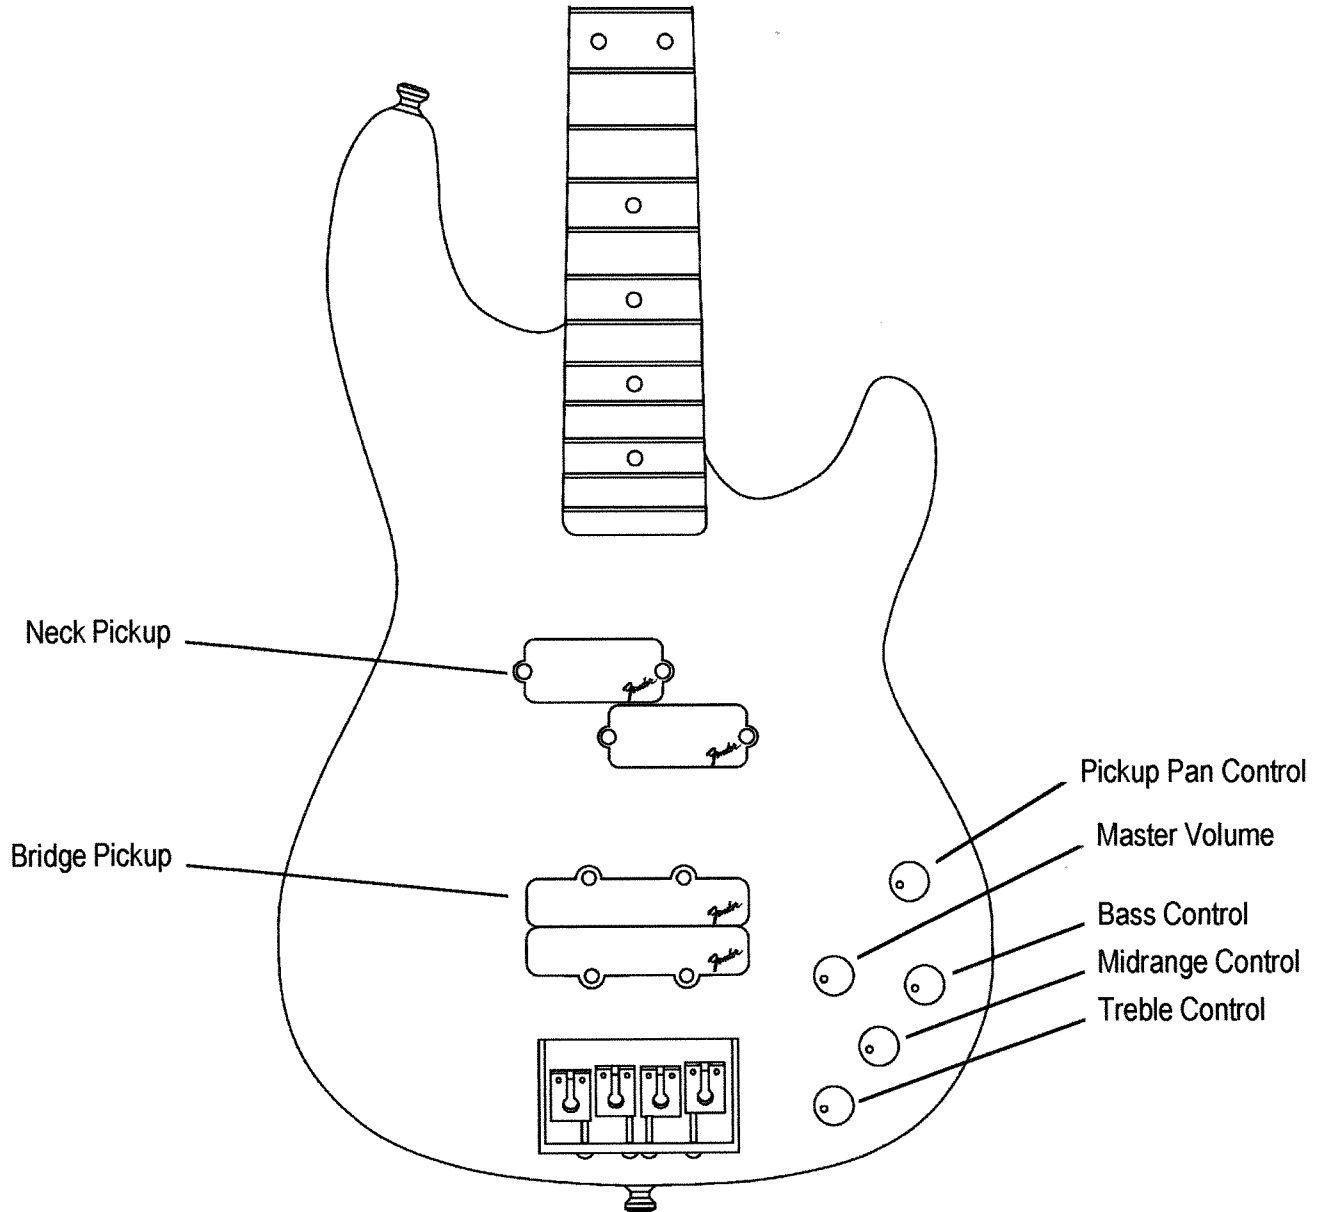

PRECISION BASS "LYTE" DELUXE

Pickup Switching / Active EQ Diagram

Pickup Pan Control	Resulting Combination
Position 1(Clockwise)	Neck Pickup
Position 2(Center)	Neck Pickup/ Bridge Pickup
Position 3(Counter-clockwise)	Bridge Pickup
Active EQ Controls	Resulting Effect
Bass Control(Clockwise)	Boost
Bass Control(Counter-clockwise)	Cut
Midrange Control(Clockwise)	Boost
Midrange Control(Counter-clockwise)	Cut
Treble Control(Clockwise)	Boost
Treble Control(Counter-clockwise)	Cut

* NEW PARTS

035882 - String Ferrule, Gold

0259800 P-Bass Lyte DLX

Pan Pot # 035990

25K Vol # 035911

100K Pots # 035992

P.C. Board # 049444-001

Control cavity Plate # 035989