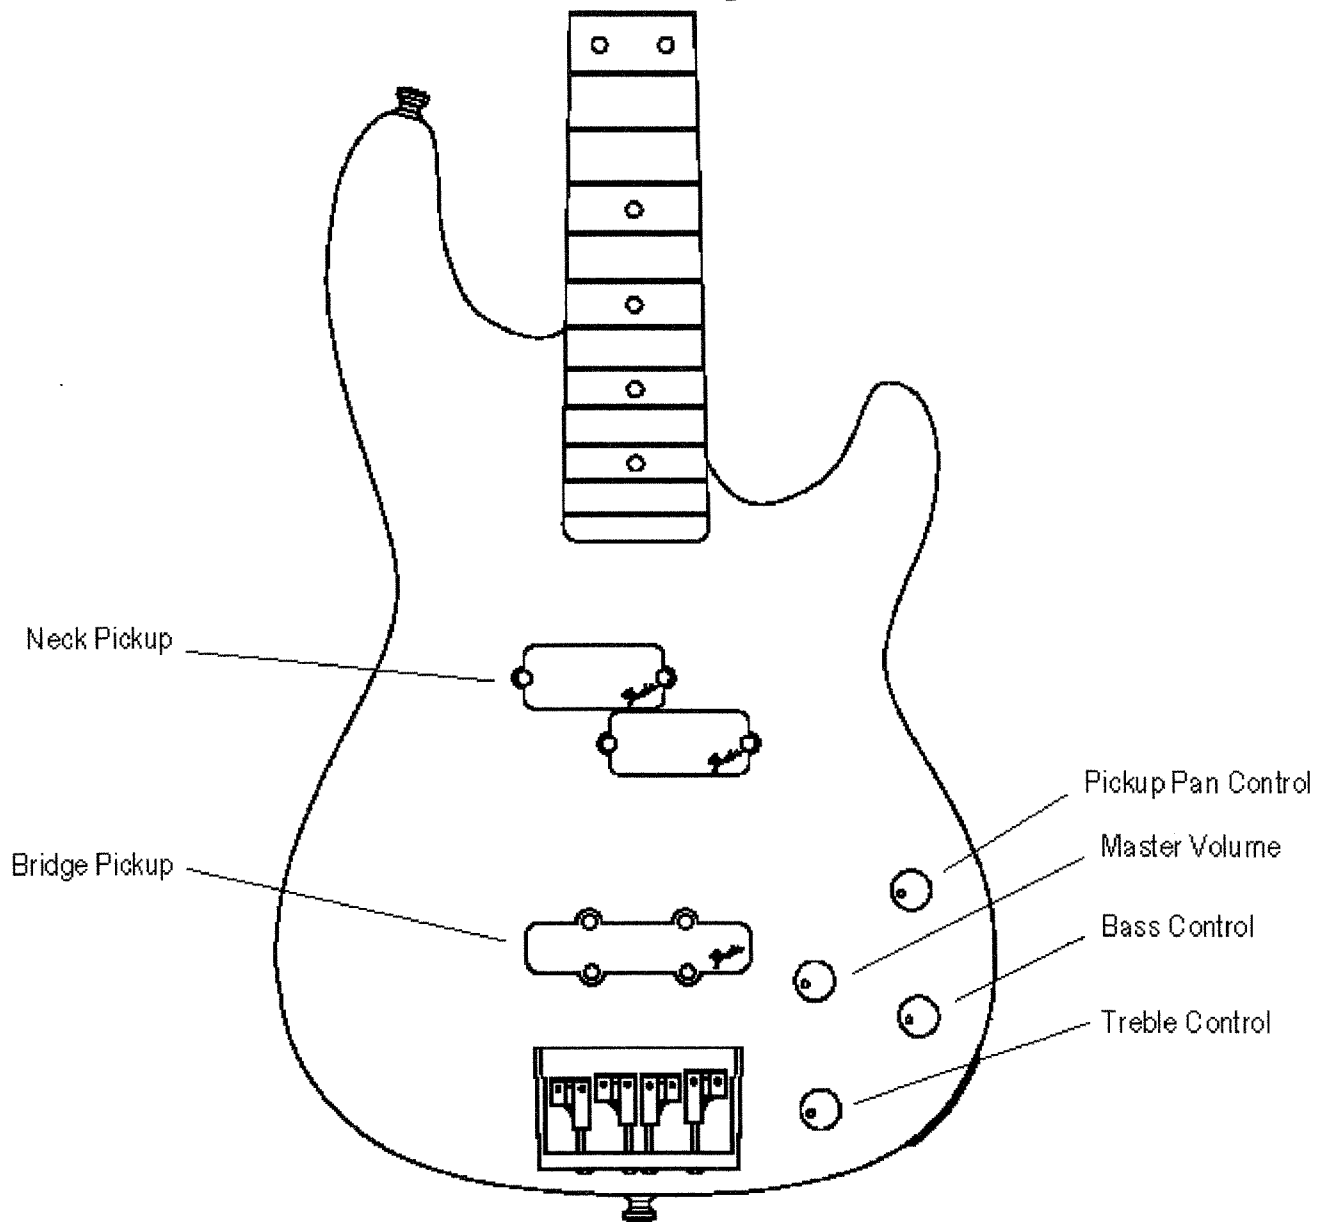

# Precision Bass "Lyte" Standard

**Pickup Switching / EQ Diagram**

Pickup Pan Control	Resulting Combination
Position 1(Clockwise)	Neck Pickup
Position 2(Center)	Neck Pickup/ Bridge Pickup
Position 3(Counter-clockwise)	Bridge Pickup
EQ Controls	Resulting Effect
Bass Control(Clockwise)	Boost
Bass Control(Counter-clockwise)	Cut
Treble Control(Clockwise)	Boost
Treble Control(Counter-clockwise)	Cut

259500 P-BASS LYTE STANDARD

P/N	DESCRIPTION	FOB #
035092	TUNING KEY (SET OF 4) CHROME, BTK-S/L CHR	¥2,050
035093	TUNING KEY BTK-S/L CHR (INDIVIDUAL) CHROME	¥513
264608	SCREW, TUNING KEY MTG, CHROME	¥2
264201	STRING GUIDE, CHROME	¥44
028387	SCREW, STRING GUIDE MTG OH SM 3x10	¥5
264620	BONE NUT, CARBON GRAPHITE	¥25
264632	SCREW, NECK MTG CHROME	¥8
035165	NECK MTG PALTE, CHROME	¥180
264917	STRAP BUTTON, CHROME	¥19
264625	SCREW, STRAP BUTTON, CHROME OH SM 3,5x25	¥3
028374	PICKUP, RHYTHM W/BLACK COVER W/FND LOGO PB	¥1,320
028376	PICKUP LEAD W/BLACK COVER W/FENDER LOGO	¥990
264654	SCREW, PICKUP MTG WS2.4x30 BLACK	¥3
028378	BACK PLATE FOR P-BASS LYTE DLX	¥149
264643	SCREW BACK PLATE MTG OH SM 3x10 BLACK	¥2
264767	KNOB FOR P-B LYTE <del>STANDARD</del> <i>standard</i>	¥73
028379	CONTROL, VOL 20KA	¥120
028380	CONTROL BALANCER 500KAC	¥303
028382	CONTROL BASS 20KG	¥125
028383	CONTROL TREBLE 20KG	¥125
028384	ACTIVE CIRCUIT ASSY	¥1,705
028411	PANEL L&JACK W/NUT & WASHER	¥120
035157	JACK RJM 300	¥82
035059	BRIDGE ASSY CHROME FBT CHR	¥2,060
035521	BRIDGE BASE PLATE CHROME	¥550
035522	BRIDGE SECTION CHROME 1st & 2nd	¥205
035523	BRIDGE SECTION CHROME 3rd & 4th	¥205
264680	SCREW HEIGHT ADJ M3x12	¥14
028394	SCREW LENGTH ADJ BLACK M3x30 1st&2ND	¥6
028395	SCREW LENGTH ADJ BLACK M3x25 3rd&4th	¥6
028396	SPRING LENGTH ADJ 0.5x3.0x25 1st&2nd BLACK	¥6
028398	SPRING LENGTH ADJ 0.5x3.0x20 3rd&4th BLACK	¥6
*035726	NECK FOR P-B LYTE STD, RW 71.00 ✓ add	¥7,100
*035727	BODY FOR P-B LYTE STD 95.00 (537-555-564-577)	¥9,500