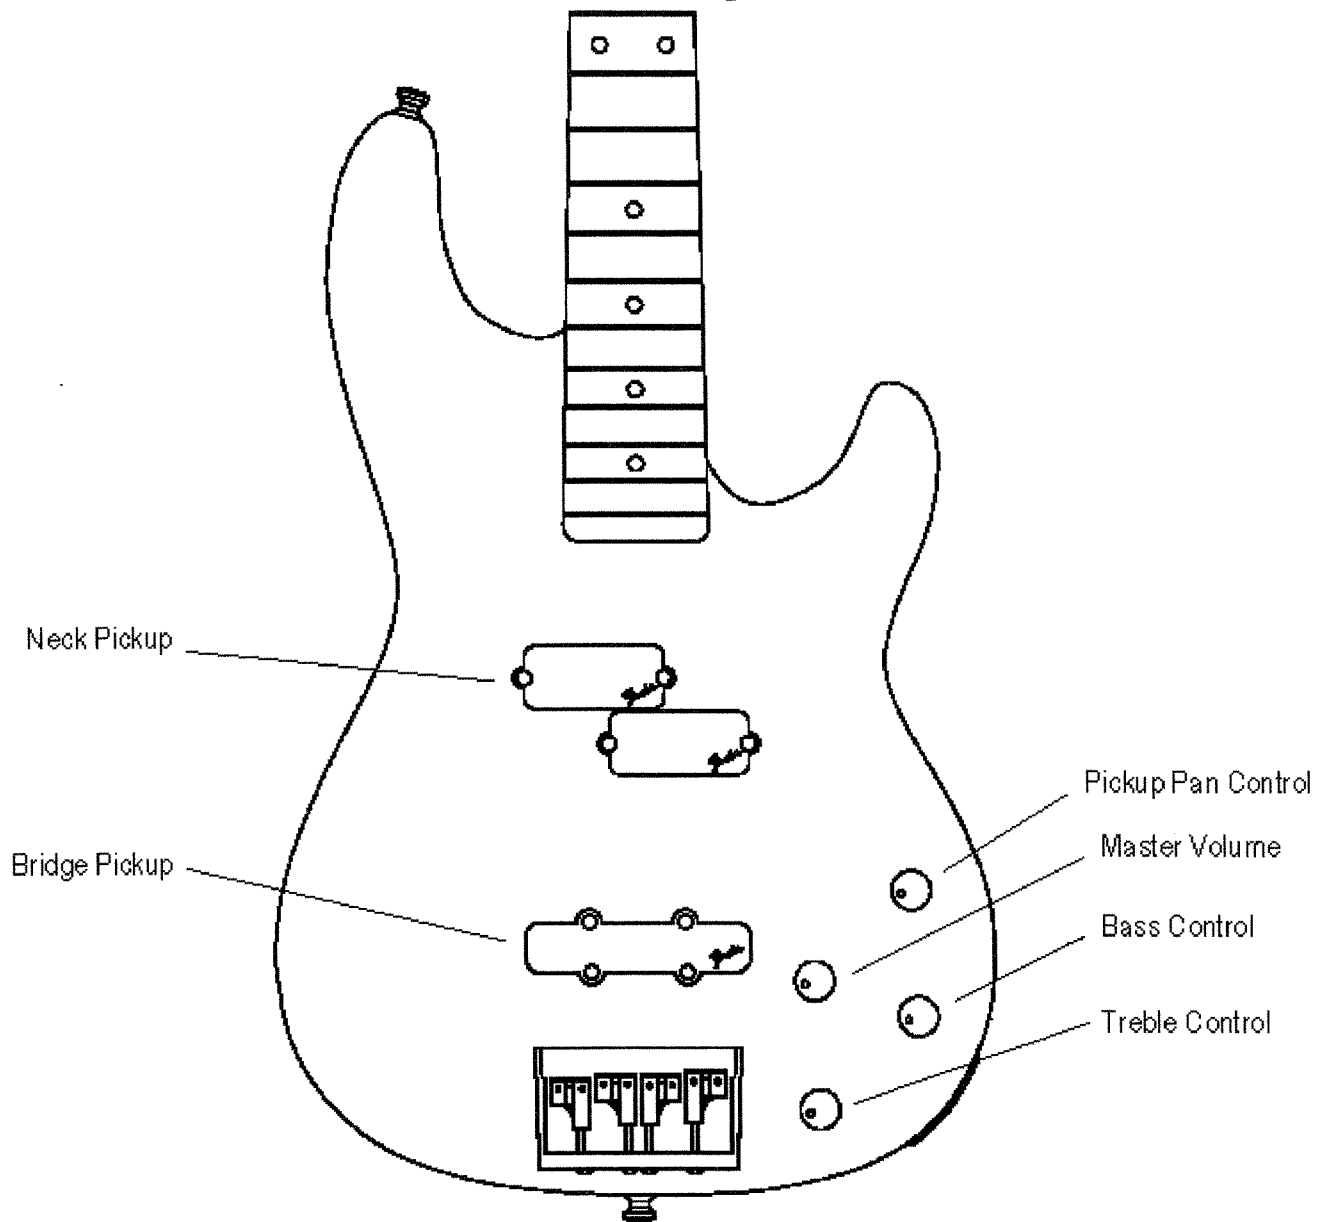

Precision Bass "Lyte" Standard

Pickup Switching / EQ Diagram

Pickup Pan Control	Resulting Combination
Position 1(Clockwise)	Neck Pickup
Position 2(Center)	Neck Pickup/ Bridge Pickup
Position 3(Counter-clockwise)	Bridge Pickup
EQ Controls	Resulting Effect
Bass Control(Clockwise)	Boost
Bass Control(Counter-clockwise)	Cut
Treble Control(Clockwise)	Boost
Treble Control(Counter-clockwise)	Cut

259500 P-BASS LYTE STANDARD

P/N	DESCRIPTION	FOB #
035092	TUNING KEY(SET OF 4) CHROME, BTK-S/L CHR	¥2,050
035093	TUNING KEY BTK-S/L CHR(INDIVIDUAL) CHROME	¥513
264608	SCREW, TUNING KEY MTG, CHROME	¥2
264201	STRING GUIDE, CHROME	¥44
028387	SCREW, STRING GUIDE MTG OH SM 3x10	¥5
264620	BONE NUT, CARBON GRAPHITE	¥25
264632	SCREW, NECK MTG CHROME	¥8
035165	NECK MTG PALTE, CHROME	¥180
264917	STRAP BUTTON, CHROME	¥19
264625	SCREW, STRAP BUTTON, CHROME OH SM 3,5x25	¥3
028374	PICKUP, RHYTHM W/BLACK COVER W/FND LOGO PB	¥1,320
028376	PICKUP LEAD W/BLACK COVER W/FENDER LOGO	¥990
264654	SCREW, PICKUP MTG WS2.4x30 BLACK	¥3
028378	BACK PLATE FOR P-BASS LYTE DLX	¥149
264643	SCREW BACK PLATE MTG OH SM 3x10 BLACK	¥2
264767	KNOB FOR P-B LYTE STANDARD <i>standard</i>	¥73
028379	CONTROL, VOL 20KA	¥120
028380	CONTROL BALANCER 500KAC	¥303
028382	CONTROL BASS 20KG	¥125
028383	CONTROL TREBLE 20KG	¥125
028384	ACTIVE CIRCUIT ASSY	¥1,705
028411	PANEL L&JACK W/NUT & WASHER	¥120
035157	JACK RJM 300	¥82
035059	BRIDGE ASSY CHROME FBT CHR	¥2,060
035521	BRIDGE BASE PLATE CHROME	¥550
035522	BRIDGE SECTION CHROME 1st & 2nd	¥205
035523	BRIDGE SECTION CHROME 3rd & 4th	¥205
264680	SCREW HEIGHT ADJ M3x12	¥14
028394	SCREW LENGTH ADJ BLACK M3x30 1st&2ND	¥6
028395	SCREW LENGTH ADJ BLACK M3x25 3rd&4th	¥6
028396	SPRING LENGTH ADJ 0.5x3.0x25 1st&2nd BLACK	¥6
028398	SPRING LENGTH ADJ 0.5x3.0x20 3rd&4th BLACK	¥6
*035726	NECK FOR P-B LYTE STD, RW 71.00 ✓ add	¥7,100
*035727	BODY FOR P-B LYTE STD 95.00 (537-555-564-577)	¥9,500