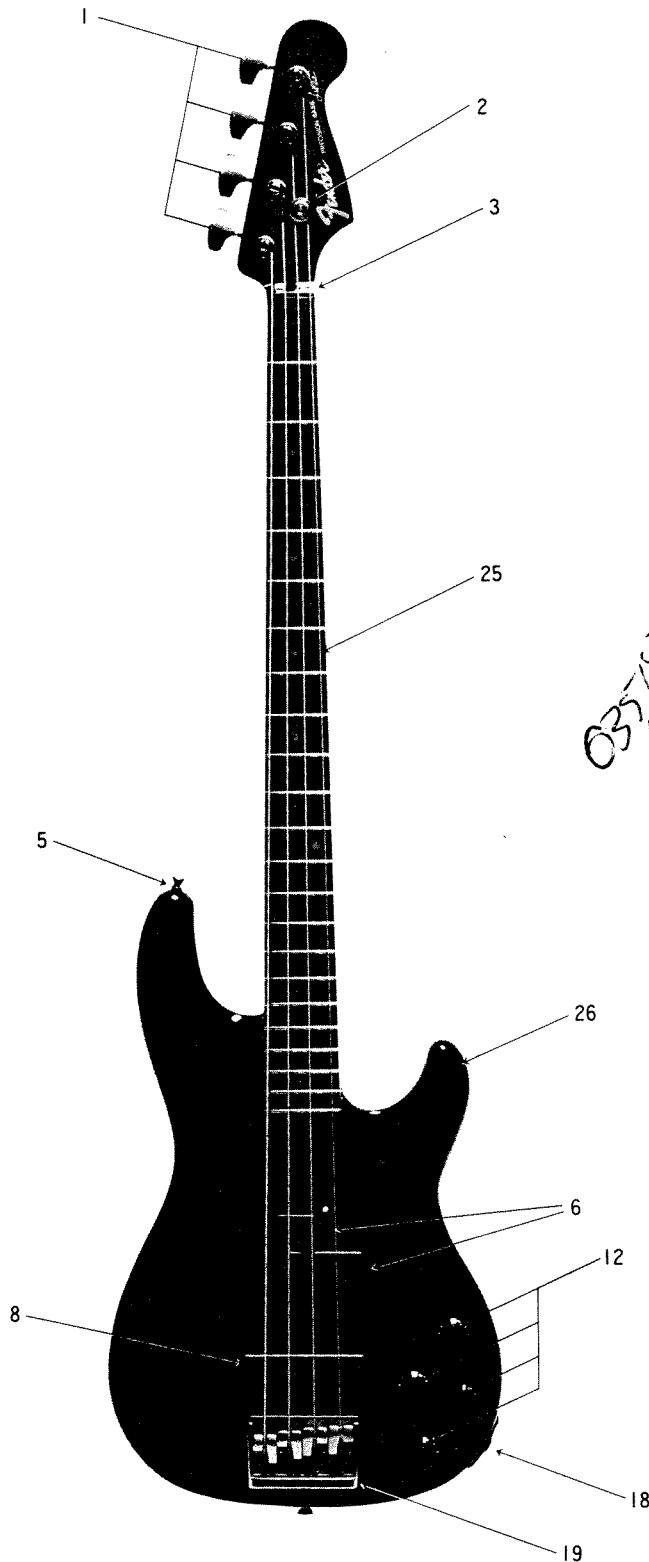

FENDER PRECISION BASS "LYTE" 279500

PARTS LIST

PART NUMBER	DESCRIPTION
1	028361 TUNING KEY (SET OF 4) GOLD
1	028362 TUNING KEY (INDIVIDUAL) GOLD
*1	028364 SCREW, TUNING KEY MOUNTING, GOLD
2	028366 STRING GUIDE, GOLD
2	028367 SCREW, STRING GUIDE MOUNTING, OH, SM 3 x 10
3	264620 BONE NUT, CARBON GRAPHITE
*4	028368 SCREW, NECK MOUNTING, GOLD
*4	028369 NECK MOUNTING PLATE, GOLD
5	028370 STRAP BUTTON, GOLD
*5	028372 SCREW, STRAP BUTTON, GOLD OH, SM 3.5 x 25
6	028374 PICK-UP, RHYTHM W/BLACK COVER/FENDER LOGO PB
*7	264812 WEATHER STRIPPING, RHYTHM PICK-UP PB
8	028376 PICK-UP, LEAD W/BLACK COVER/FENDER LOGO JB
*9	264813 WEATHER STRIPPING, LEAD PICK-UP JB
*10	264654 SCREW, PICK-UP MOUNTING, WS 2.4 x 30 BLACK
*11	028378 BACK PLATE, BODY
*11	264643 SCREW, BACK PLATE MOUNTING OH, SM 3 x 10 BLACK
12	264767 KNOB, ELITE, BLACK
*13	028379 CONTROL, VOLUME 20KA
*14	028380 CONTROL, BALANCE 500KAC
*15	028382 CONTROL, BASS 20KG
*16	028383 CONTROL, TREBLE 20KG
*17	028384 ACTIVE CIRCUIT ASSY
18	028411 PANEL JACK W/NUT & WASHER
19	028385 BRIDGE ASSY, GOLD
20	028386 BRIDGE BASE PLATE, GOLD
21	028387 BRIDGE SECTION, GOLD 1st & 2nd
21	028393 BRIDGE SECTION, GOLD 3rd & 4th
*21	028388 SCREW, BRIDGE ASSY MOUNTING, OH, SM 3.5 x 25 GOLD
22	264680 SCREW, HEIGHT ADJUSTMENT M3 x 12
23	028394 SCREW, LENGTH ADJUSTMENT, BLACK M3 x 30 1st & 2nd
23	028395 SCREW, LENGTH ADJUSTMENT, BLACK M3 x 25 3rd & 4th
24	028396 SPRING, LENGTH ADJUSTMENT 0.5 x 3.0 x 25 1st & 2nd BLACK
24	028398 SPRING, LENGTH ADJUSTMENT 0.5 x 3.0 x 20 3rd & 4th BLACK
25	028390-533 NECK, VIOLIN SUNBURST FINISH (533)
25	028390-555 NECK, FROST WHITE FINISH (555)
25	028390-564 NECK, MONTEGO BLACK FINISH (564)
25	028390-577 NECK, FROST RED FINISH (577)
26	028391 BODY
*27	028392 NUT, TRUSS ROD ADJUSTMENT
*28	264666 NUT, TILT ADJUSTMENT, BODY
*29	264667 SCREW, TILT ADJUSTMENT M6
*30	264659 HEX WRENCH 1.5 mm (FOR BRIDGE HEIGHT ADJUSTMENT)
*30	264656 HEX WRENCH 5 x 10