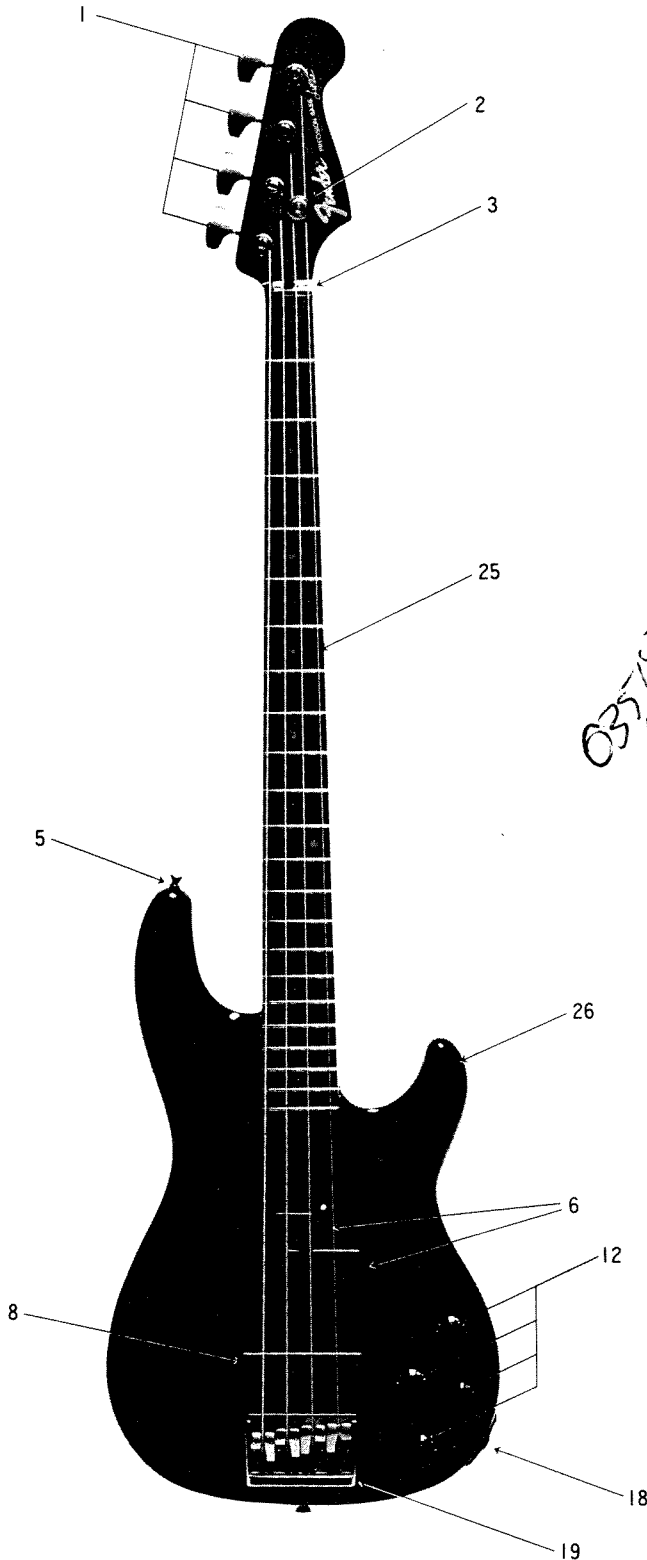

FENDER PRECISION BASS "LYTE" 279500

PARTS LIST

PART NUMBER	DESCRIPTION
1	028361 TUNING KEY (SET OF 4) GOLD
1	028362 TUNING KEY (INDIVIDUAL) GOLD
*1	028364 SCREW, TUNING KEY MOUNTING, GOLD
2	028366 STRING GUIDE, GOLD
2	028367 SCREW, STRING GUIDE MOUNTING, OH, SM 3 x 10
3	264620 BONE NUT, CARBON GRAPHITE
*4	028368 SCREW, NECK MOUNTING, GOLD
*4	028369 NECK MOUNTING PLATE, GOLD
5	028370 STRAP BUTTON, GOLD
*5	028372 SCREW, STRAP BUTTON, GOLD OH, SM 3.5 x 25
6	028374 PICK-UP, RHYTHM W/BLACK COVER/FENDER LOGO PB
*7	264812 WEATHER STRIPPING, RHYTHM PICK-UP PB
8	028376 PICK-UP, LEAD W/BLACK COVER/FENDER LOGO JB
*9	264813 WEATHER STRIPPING, LEAD PICK-UP JB
*10	264654 SCREW, PICK-UP MOUNTING, WS 2.4 x 30 BLACK
*11	028378 BACK PLATE, BODY
*11	264643 SCREW, BACK PLATE MOUNTING OH, SM 3 x 10 BLACK
12	264767 KNOB, ELITE, BLACK
*13	028379 CONTROL, VOLUME 20KA
*14	028380 CONTROL, BALANCE 500KAC
*15	028382 CONTROL, BASS 20KG
*16	028383 CONTROL, TREBLE 20KG
*17	028384 ACTIVE CIRCUIT ASSY
18	028411 PANEL JACK W/NUT & WASHER
19	028385 BRIDGE ASSY, GOLD
20	028386 BRIDGE BASE PLATE, GOLD
21	028387 BRIDGE SECTION, GOLD 1st & 2nd
21	028393 BRIDGE SECTION, GOLD 3rd & 4th
*21	028388 SCREW, BRIDGE ASSY MOUNTING, OH, SM 3.5 x 25 GOLD
22	264680 SCREW, HEIGHT ADJUSTMENT M3 x 12
23	028394 SCREW, LENGTH ADJUSTMENT, BLACK M3 x 30 1st & 2nd
23	028395 SCREW, LENGTH ADJUSTMENT, BLACK M3 x 25 3rd & 4th
24	028396 SPRING, LENGTH ADJUSTMENT 0.5 x 3.0 x 25 1st & 2nd BLACK
24	028398 SPRING, LENGTH ADJUSTMENT 0.5 x 3.0 x 20 3rd & 4th BLACK
25	028390-533 NECK, VIOLIN SUNBURST FINISH (533)
25	028390-555 NECK, FROST WHITE FINISH (555)
25	028390-564 NECK, MONTEGO BLACK FINISH (564)
25	028390-577 NECK, FROST RED FINISH (577)
26	028391 BODY
*27	028392 NUT, TRUSS ROD ADJUSTMENT
*28	264666 NUT, TILT ADJUSTMENT, BODY
*29	264667 SCREW, TILT ADJUSTMENT M6
*30	264659 HEX WRENCH 1.5 mm (FOR BRIDGE HEIGHT ADJUSTMENT)
*30	264656 HEX WRENCH 5 x 10